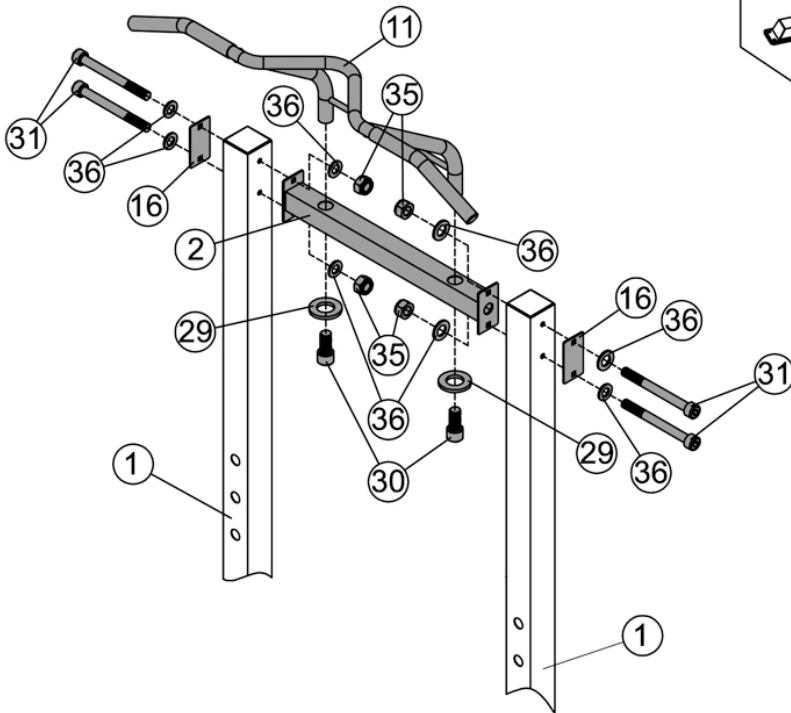

29		× 2	$\Phi 1\frac{1}{2}$"
30		× 2	M10×1"
31		× 4	M10×3$\frac{3}{4}$"
35		× 4	M10
36		× 8	$\Phi \frac{3}{4}$"

5