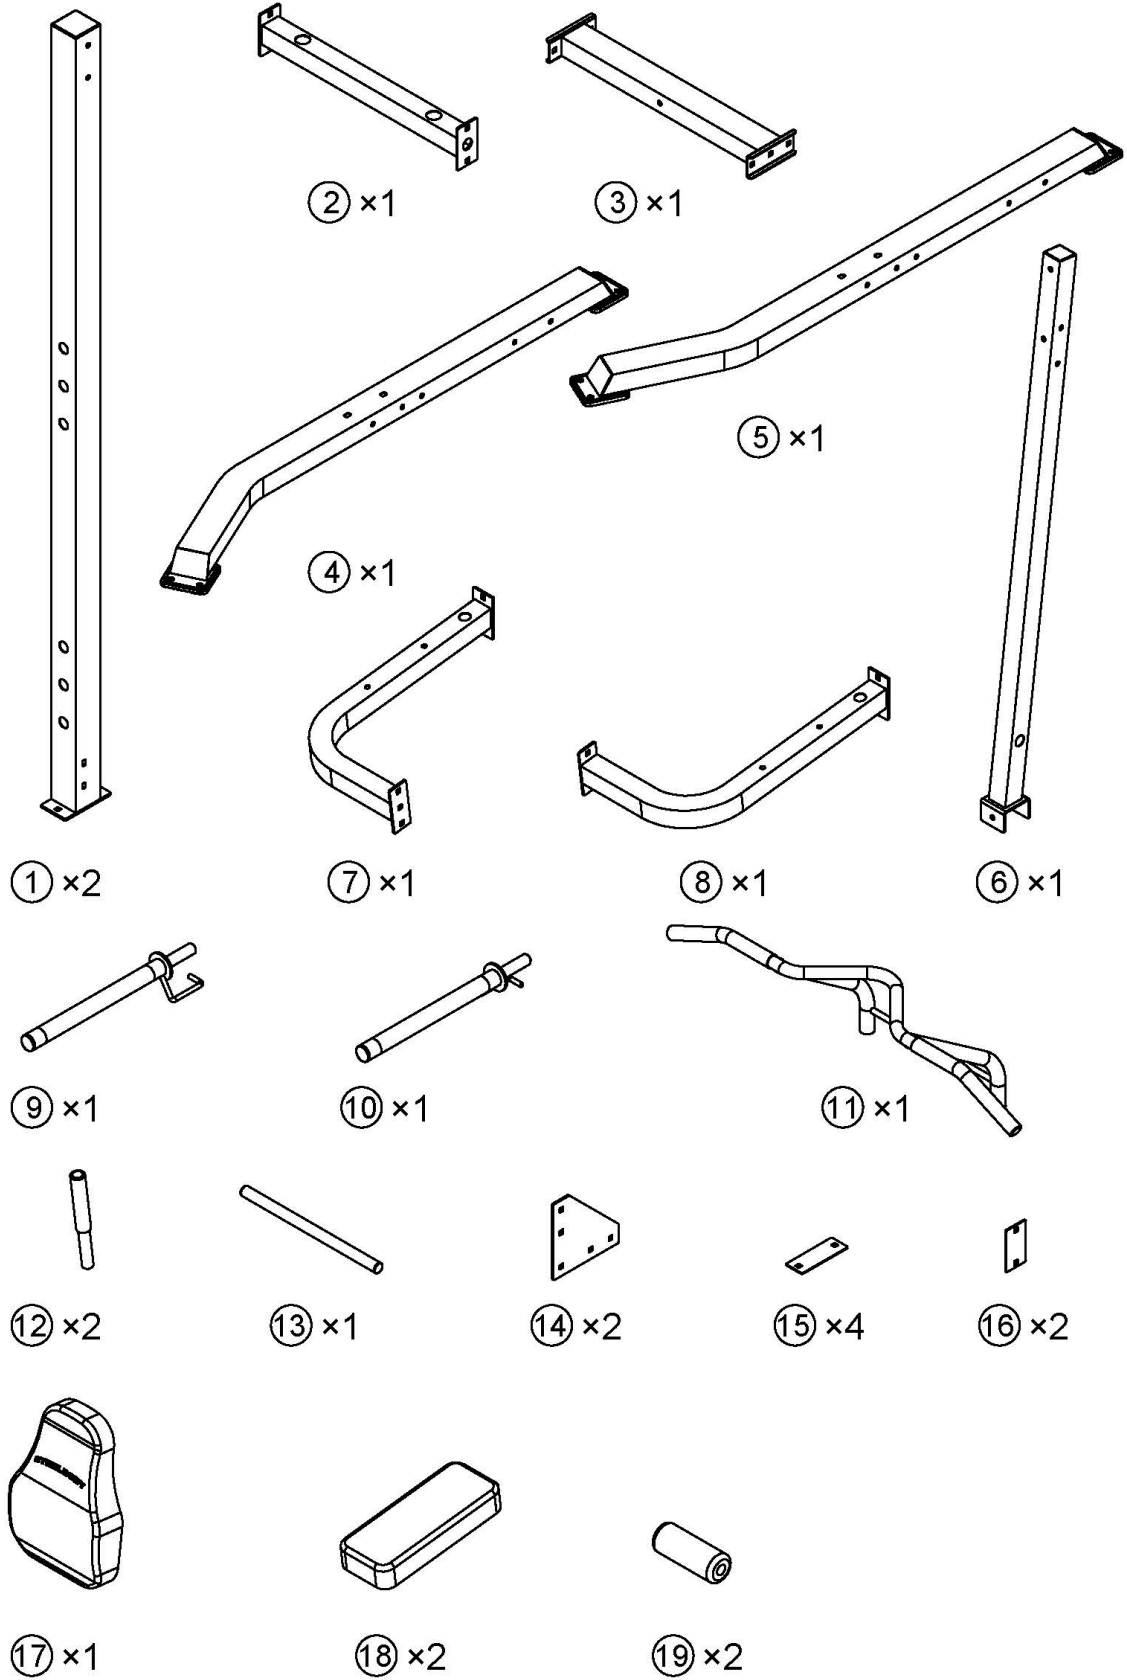

STEELBODY

POWER TOWER

STB-98501

IMPORTANT: Please read the Important Safety Notice and Assembly Information in the Owner's manual before assembling this product.

Assembly Manual

180409

②9 × 12

③5 × 25

③6 × 42

③0 × 8

③7 × 6

③1 × 19

③2 × 2

③3 × 6

③4 × 4

6# × 1

30

x 2

M10x1"

36

x 2

Φ³/₄"

8

33