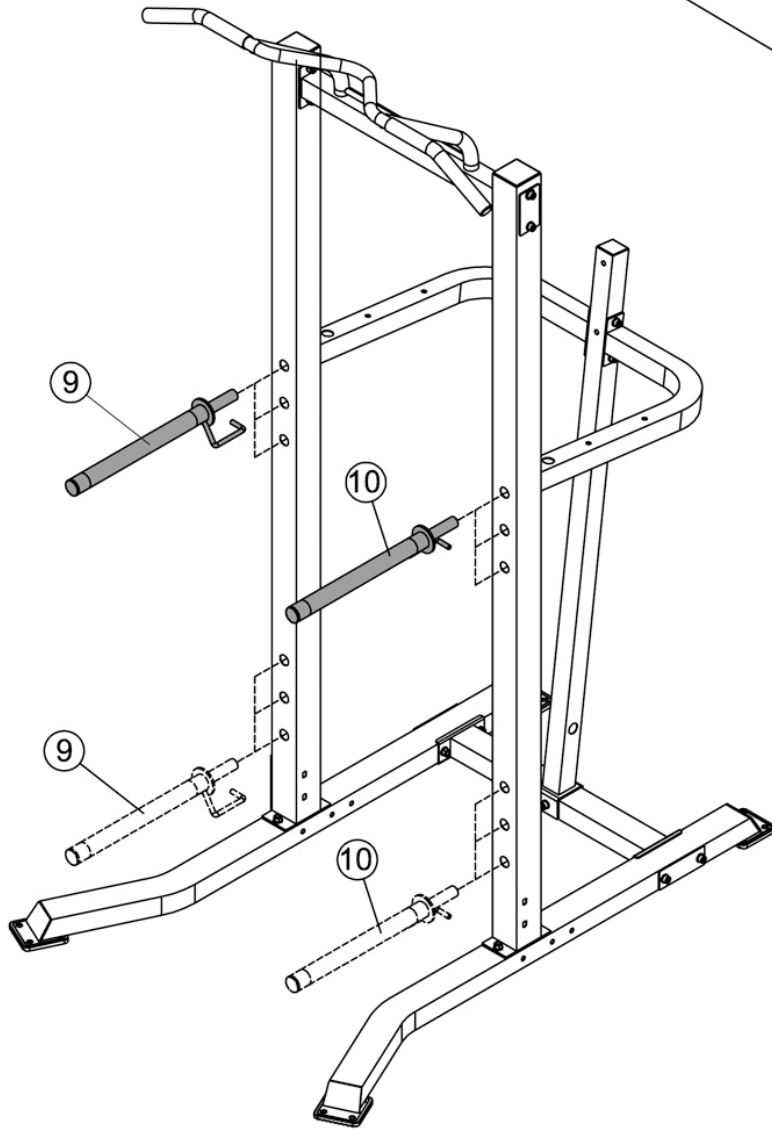

STEELBODY

POWER TOWER

STB-98501

IMPORTANT: Please read the Important Safety Notice and Assembly Information in the Owner's manual before assembling this product.

Assembly Manual

180409

②9 × 12

③5 × 25

3

30		× 4	M10×1"
32		× 2	M10×3"
35	 	× 2	M10
36	 	× 8	$\Phi\frac{3}{4}$ "

4

29		× 2	$\Phi 1\frac{1}{2}$ "
30		× 2	M10×1"
31		× 4	M10×3 $\frac{3}{4}$ "
35		× 4	M10
36		× 8	$\Phi \frac{3}{4}$ "

5

6

29		× 10	$\Phi 1\frac{1}{2}$ "
31		× 10	M10×3 $\frac{3}{4}$ "
36		× 10	$\Phi \frac{3}{4}$ "
35		× 10	M10

30

x 2

M10x1"

36

x 2

Φ³/₄"

8

33