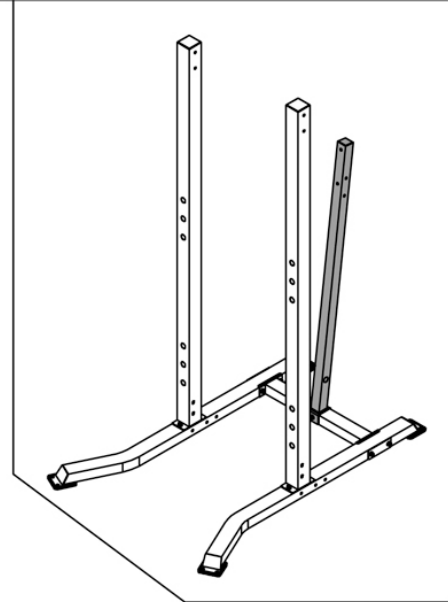

STEELBODY

POWER TOWER

STB-98501

IMPORTANT: Please read the Important Safety Notice and Assembly Information in the Owner's manual before assembling this product.

Assembly Manual

180409

②9 × 12

③5 × 25

8# × 1

31		x 4	M10x3 $\frac{3}{4}$ "
36		x 8	Φ $\frac{3}{4}$ "
35		x 4	M10

1

34			× 4	M10×2 ³ / ₄ "
35	 		× 4	M10
36	 		× 4	Φ ³ / ₄ "

2

31		x 1	M10x3 $\frac{3}{4}$ "
36		x 2	$\Phi\frac{3}{4}$ "
35		x 1	M10

3

30		× 4	M10×1"
32		× 2	M10×3"
35	 	× 2	M10
36	 	× 8	$\Phi\frac{3}{4}$ "

4

29		× 2	$\Phi 1\frac{1}{2}$ "
30		× 2	M10×1"
31		× 4	M10×3 $\frac{3}{4}$ "
35		× 4	M10
36		× 8	$\Phi \frac{3}{4}$ "

5

6

29		× 10	$\Phi 1\frac{1}{2}$ "
31		× 10	M10×3 $\frac{3}{4}$ "
36		× 10	$\Phi \frac{3}{4}$ "
35		× 10	M10

30

x 2

M10x1"

36

x 2

Φ³/₄"

8

33