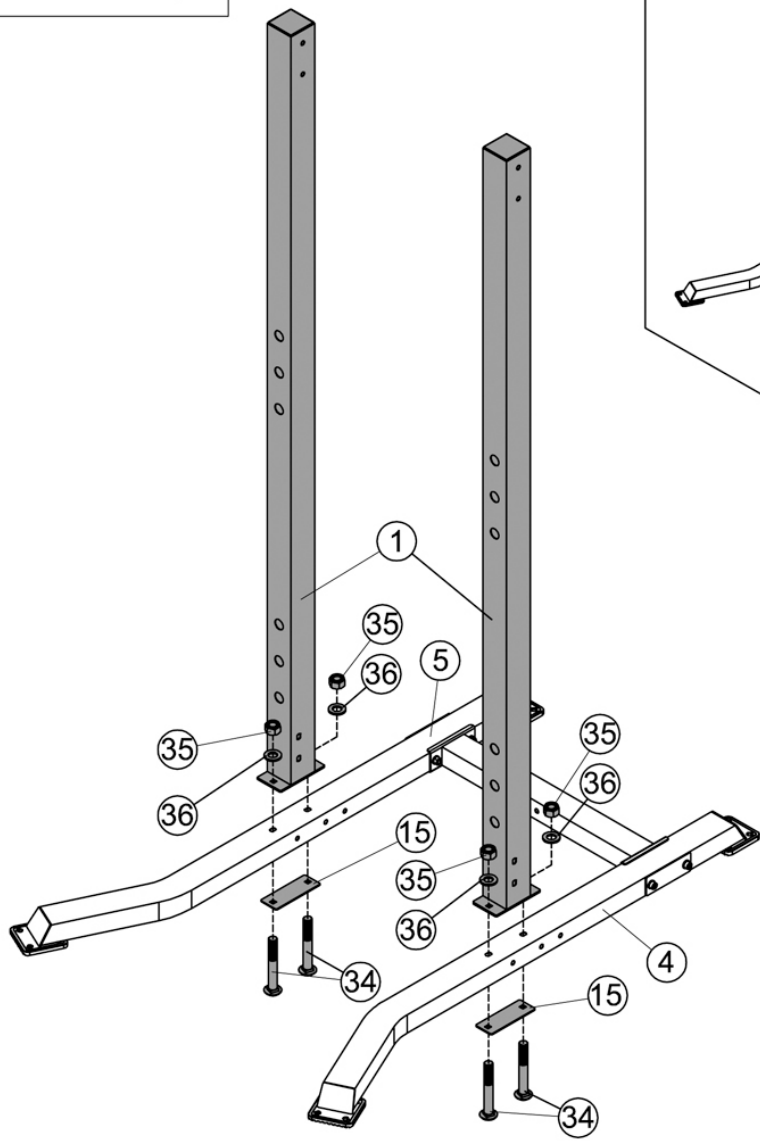

STEELBODY

POWER TOWER

STB-98501

IMPORTANT: Please read the Important Safety Notice and Assembly Information in the Owner's manual before assembling this product.

Assembly Manual

180409

②9 × 12

③5 × 25

8# × 1

31		x 4	M10x3 $\frac{3}{4}$ "
36		x 8	Φ $\frac{3}{4}$ "
35		x 4	M10

1

34			× 4	M10×2 ³ / ₄ "
35	 		× 4	M10
36	 		× 4	Φ ³ / ₄ "

2

31		x 1	M10x3 $\frac{3}{4}$ "
36		x 2	$\Phi\frac{3}{4}$ "
35		x 1	M10

3

30		× 4	M10×1"
32		× 2	M10×3"
35	 	× 2	M10
36	 	× 8	$\Phi\frac{3}{4}$ "

4

29		× 2	$\Phi 1\frac{1}{2}$ "
30		× 2	M10×1"
31		× 4	M10×3 $\frac{3}{4}$ "
35		× 4	M10
36		× 8	$\Phi \frac{3}{4}$ "

5

6

29		× 10	$\Phi 1\frac{1}{2}$ "
31		× 10	M10×3 $\frac{3}{4}$ "
36		× 10	$\Phi \frac{3}{4}$ "
35		× 10	M10

30

x 2

M10x1"

36

x 2

Φ³/₄"

8

33