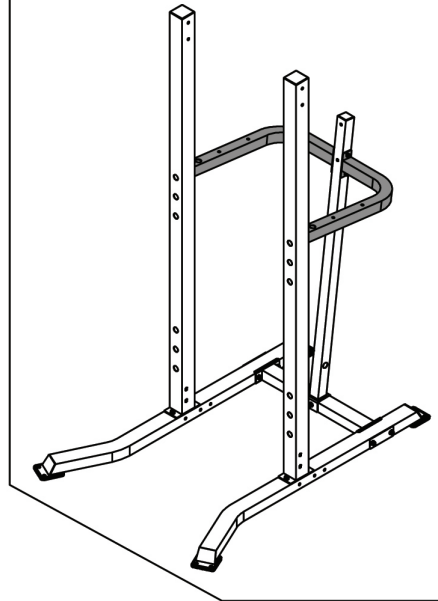

STEELBODY

POWER TOWER

STB-98501

IMPORTANT: Please read the Important Safety Notice and Assembly Information in the Owner's manual before assembling this product.

Assembly Manual

180409

②9 × 12

③5 × 25

8# × 1

31		x 4	M10x3 $\frac{3}{4}$ "
36		x 8	Φ $\frac{3}{4}$ "
35		x 4	M10

1

34			× 4	M10×2 ³ / ₄ "
35	 		× 4	M10
36	 		× 4	Φ ³ / ₄ "

2

31		x 1	M10x3 $\frac{3}{4}$ "
36		x 2	$\Phi\frac{3}{4}$ "
35		x 1	M10

3

30		× 4	M10×1"
32		× 2	M10×3"
35	 	× 2	M10
36	 	× 8	$\Phi\frac{3}{4}$ "

4

29		× 2	$\Phi 1\frac{1}{2}$ "
30		× 2	M10×1"
31		× 4	M10×3 $\frac{3}{4}$ "
35		× 4	M10
36		× 8	$\Phi \frac{3}{4}$ "

5

6

29		× 10	$\Phi 1\frac{1}{2}$ "
31		× 10	M10×3 $\frac{3}{4}$ "
36		× 10	$\Phi \frac{3}{4}$ "
35		× 10	M10