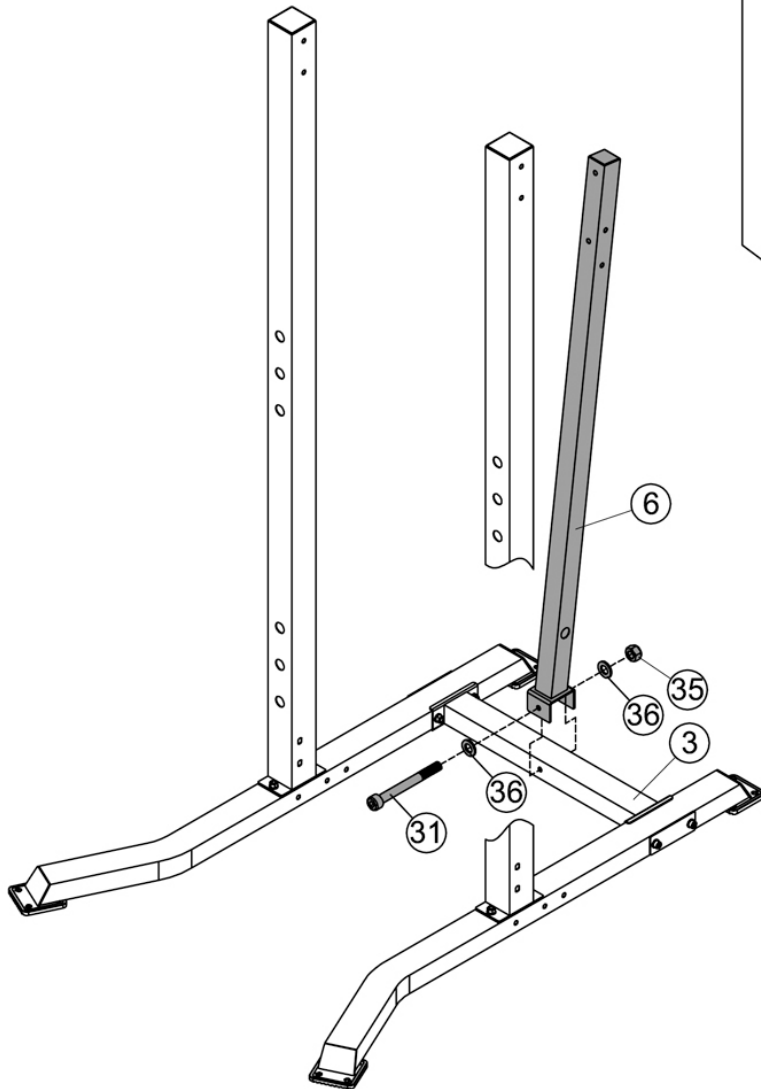

STEELBODY

POWER TOWER

STB-98501

IMPORTANT: Please read the Important Safety Notice and Assembly Information in the Owner's manual before assembling this product.

Assembly Manual

180409

②9 × 12

③5 × 25

8# × 1

31		x 4	M10x3 $\frac{3}{4}$ "
36		x 8	Φ $\frac{3}{4}$ "
35		x 4	M10

1

34			× 4	M10×2 ³ / ₄ "
35	 		× 4	M10
36	 		× 4	Φ ³ / ₄ "

2

31		x 1	M10x3 $\frac{3}{4}$ "
36		x 2	$\Phi\frac{3}{4}$ "
35		x 1	M10

3

30		× 4	M10×1"
32		× 2	M10×3"
35	 	× 2	M10
36	 	× 8	$\Phi\frac{3}{4}$ "

4

29		× 2	$\Phi 1\frac{1}{2}$ "
30		× 2	M10×1"
31		× 4	M10×3 $\frac{3}{4}$ "
35		× 4	M10
36		× 8	$\Phi \frac{3}{4}$ "

5

6

29		× 10	$\Phi 1\frac{1}{2}$ "
31		× 10	M10×3 $\frac{3}{4}$ "
36		× 10	$\Phi \frac{3}{4}$ "
35		× 10	M10

30

x 2

M10x1"

36

x 2

Φ³/₄"

8

33