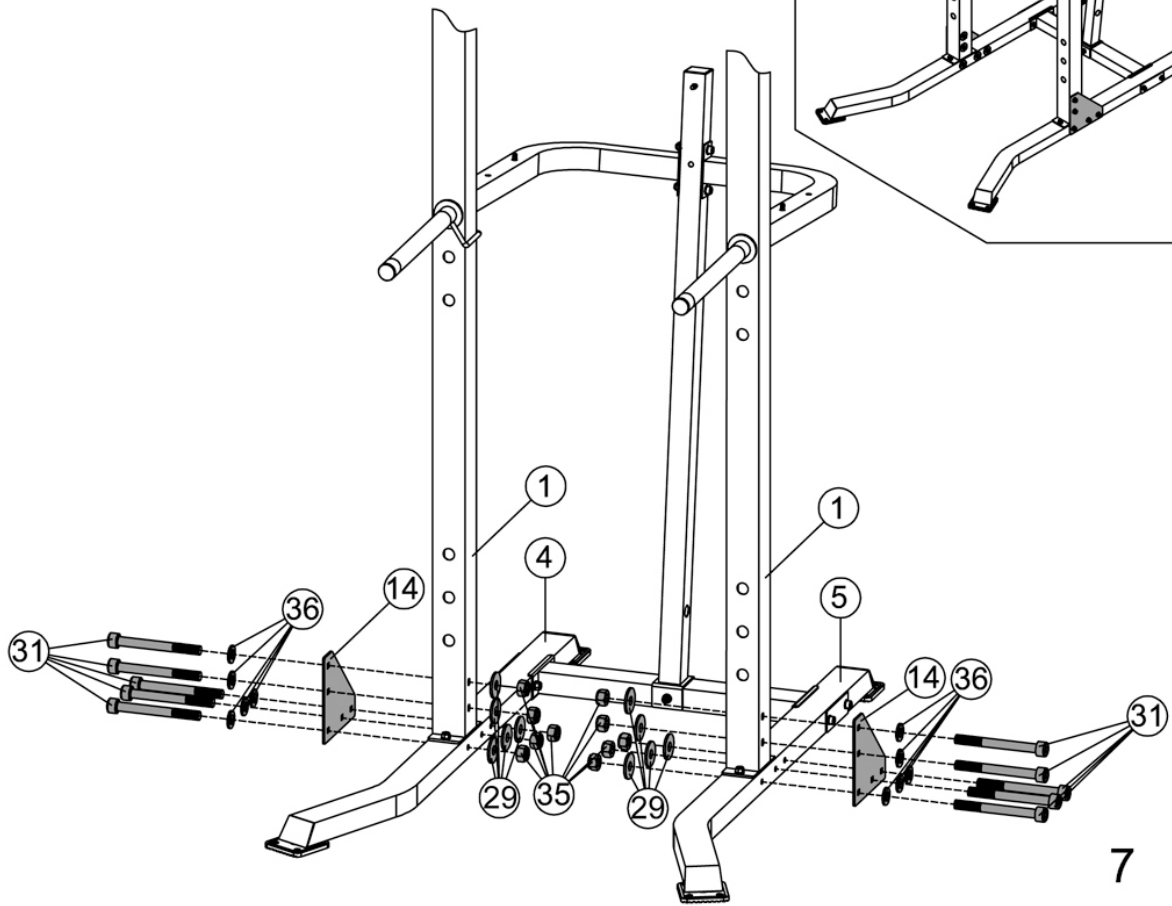

STEELBODY

POWER TOWER

STB-98501

IMPORTANT: Please read the Important Safety Notice and Assembly Information in the Owner's manual before assembling this product.

Assembly Manual

180409

②9 × 12

③5 × 25

3

30		× 4	M10×1"
32		× 2	M10×3"
35	 	× 2	M10
36	 	× 8	$\Phi\frac{3}{4}$ "

4

29		× 2	$\Phi 1\frac{1}{2}$ "
30		× 2	M10×1"
31		× 4	M10×3 $\frac{3}{4}$ "
35		× 4	M10
36		× 8	$\Phi \frac{3}{4}$ "

5

6

29		× 10	$\Phi 1\frac{1}{2}$ "
31		× 10	M10×3 $\frac{3}{4}$ "
36		× 10	$\Phi \frac{3}{4}$ "
35		× 10	M10

30

x 2

M10x1"

36

x 2

Φ³/₄"

8

33