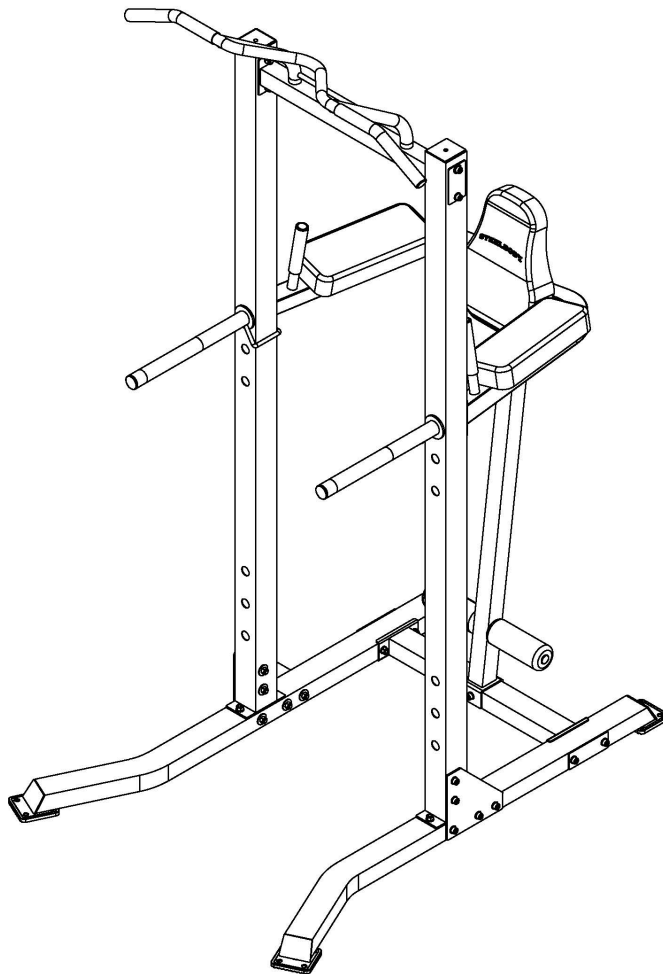

STEELBODY

POWER TOWER

STB-98501

IMPORTANT: Please read the Important Safety Notice and Assembly Information in the Owner's manual before assembling this product.

Assembly Manual

180409

②9 × 12

③5 × 25

③6 × 42

③0 × 8

③7 × 6

③1 × 19

③2 × 2

③3 × 6

③4 × 4

6# × 1

30

x 2

M10x1"

36

x 2

Φ³/₄"

8

33