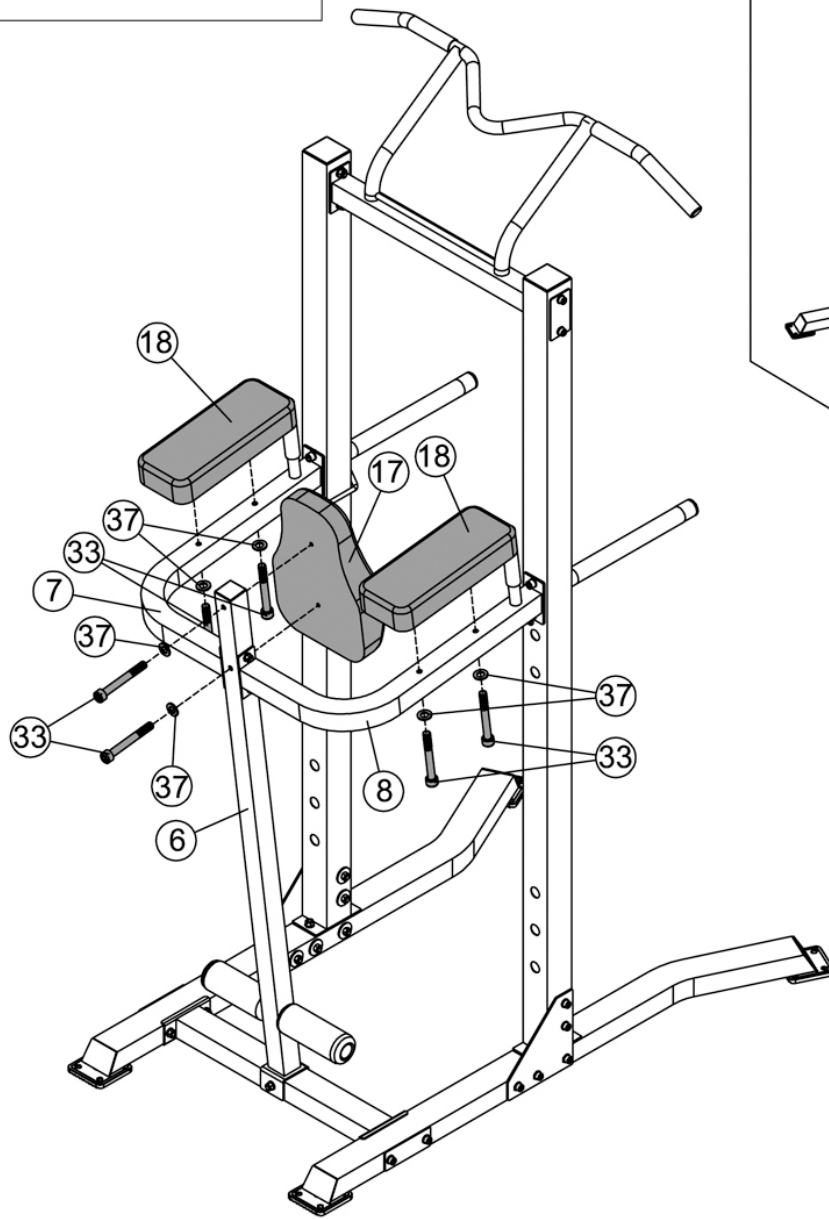

STEELBODY

POWER TOWER

STB-98501

IMPORTANT: Please read the Important Safety Notice and Assembly Information in the Owner's manual before assembling this product.

Assembly Manual

180409

②9 × 12

③5 × 25

30

x 2

M10x1"

36

x 2

Φ³/₄"

8

33

x 6

M8x2 1/2"

37

x 6

Φ 5/8"

9

IMPEX® INC.

2801 S. Towne Ave, Pomona, CA 91766