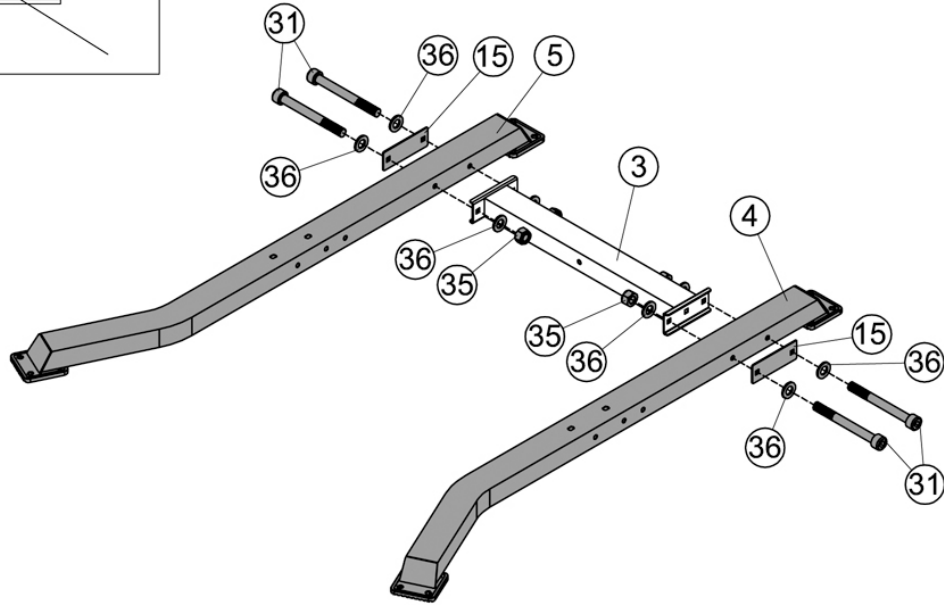

31		x 4	M10x3$\frac{3}{4}$"
36		x 8	$\Phi$$\frac{3}{4}$"
35		x 4	M10

1