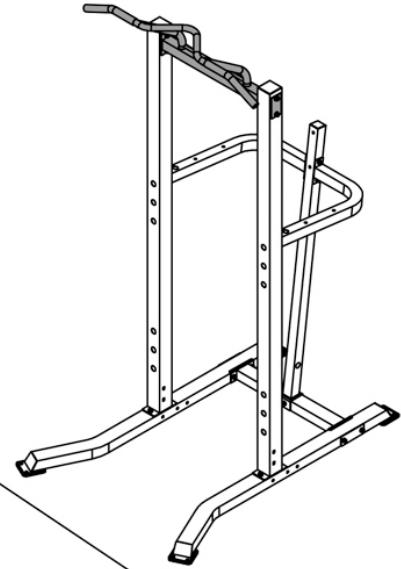

STEELBODY

POWER TOWER

STB-98501

IMPORTANT: Please read the Important Safety Notice and Assembly Information in the Owner's manual before assembling this product.

Assembly Manual

180409

②9 × 12

③5 × 25

3

30		× 4	M10×1"
32		× 2	M10×3"
35	 	× 2	M10
36	 	× 8	$\Phi\frac{3}{4}$ "

4

29		× 2	$\Phi 1\frac{1}{2}$ "
30		× 2	M10×1"
31		× 4	M10×3 $\frac{3}{4}$ "
35		× 4	M10
36		× 8	$\Phi \frac{3}{4}$ "

5

6

29		× 10	$\Phi 1\frac{1}{2}$ "
31		× 10	M10×3 $\frac{3}{4}$ "
36		× 10	$\Phi \frac{3}{4}$ "
35		× 10	M10