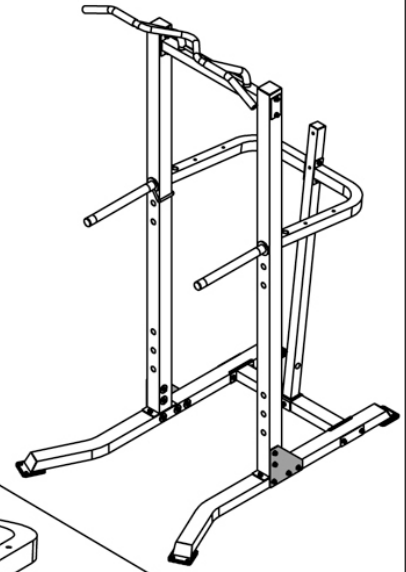

STEELBODY

POWER TOWER

STB-98501

IMPORTANT: Please read the Important Safety Notice and Assembly Information in the Owner's manual before assembling this product.

Assembly Manual

180409

②9 × 12

③5 × 25

3

30		× 4	M10×1"
32		× 2	M10×3"
35	 	× 2	M10
36	 	× 8	$\Phi\frac{3}{4}$ "

4

29		× 2	$\Phi 1\frac{1}{2}$ "
30		× 2	M10×1"
31		× 4	M10×3 $\frac{3}{4}$ "
35		× 4	M10
36		× 8	$\Phi \frac{3}{4}$ "

5

6

29		× 10	$\Phi 1\frac{1}{2}$ "
31		× 10	M10×3 $\frac{3}{4}$ "
36		× 10	$\Phi \frac{3}{4}$ "
35		× 10	M10

30

x 2

M10x1"

36

x 2

Φ³/₄"

8

33