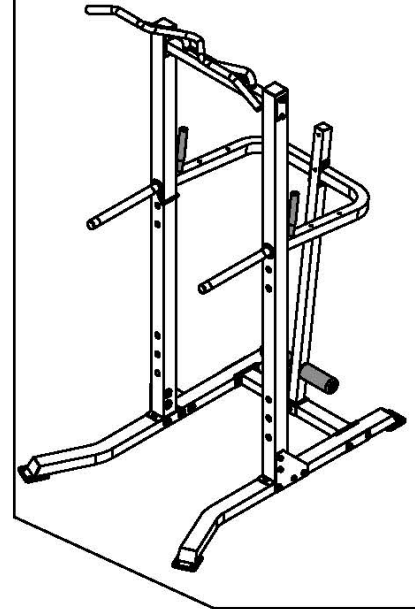

STEELBODY

POWER TOWER

STB-98501

IMPORTANT: Please read the Important Safety Notice and Assembly Information in the Owner's manual before assembling this product.

Assembly Manual

180409

②9 × 12

③5 × 25

30

x 2

M10x1"

36

x 2

Φ³/₄"

8

33