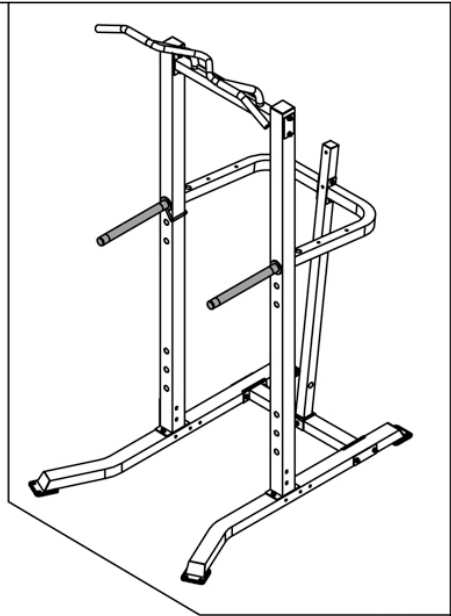

STEELBODY

POWER TOWER

STB-98501

IMPORTANT: Please read the Important Safety Notice and Assembly Information in the Owner's manual before assembling this product.

Assembly Manual

180409

②9 × 12

③5 × 25

3

30		× 4	M10×1"
32		× 2	M10×3"
35	 	× 2	M10
36	 	× 8	$\Phi\frac{3}{4}$ "

4

29		× 2	$\Phi 1\frac{1}{2}$ "
30		× 2	M10×1"
31		× 4	M10×3 $\frac{3}{4}$ "
35		× 4	M10
36		× 8	$\Phi \frac{3}{4}$ "

5

6

29		× 10	$\Phi 1\frac{1}{2}$ "
31		× 10	M10×3 $\frac{3}{4}$ "
36		× 10	$\Phi \frac{3}{4}$ "
35		× 10	M10

30

x 2

M10x1"

36

x 2

Φ³/₄"

8

33